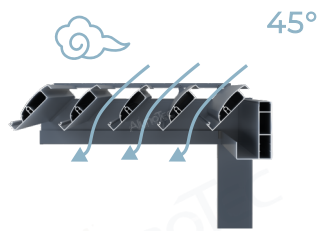

DESIGN OPTION

Free standing

Free standing
& Wall mounted

Louvers are designed such that they will interlock to keep out the water, hot sun and snow. Deep channels in each louvers carry water away to the in-built surrounding gutter.

Tilt the louvers like that, the sun is blocked and the fresh air can flush through the opening gaps.

In winter or cooler weather enjoy the natural warmth of sunlight by tilting the louvers to the desired angle with the fingertip touch of your remote control.

With 110° opening angle, you can still enjoy the sunshine when sunset.

DRAINAGE SYSTEM

In the event of rain, our pergola is closed to provide complete protection. Water is channeled away discreetly through the internal drain hidden inside the post.