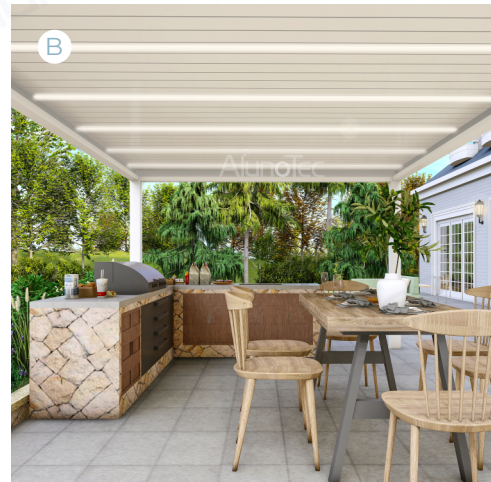

A

B

C

- A Swimming Pool
- B Outdoor Kitchen
- C Villa