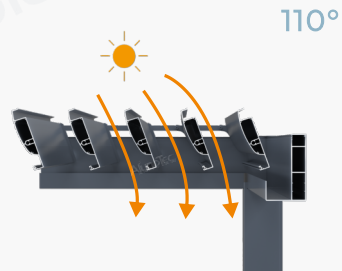

DESIGN OPTION

Free standing

Free standing
& Wall mounted

Louvers are designed such that they will interlock to keep out the water, hot sun and snow. Deep channels in each louvers carry water away to the in-built surrounding gutter.

Tilt the louvers like that, the sun is blocked and the fresh air can flush through the opening gaps.

In winter or cooler weather enjoy the natural warmth of sunlight by tilting the louvers to the desired angle with the fingertip touch of your remote control.

With 110° opening angle, you can still enjoy the sunshine when sunset.

DRAINAGE SYSTEM

In the event of rain, our pergola is closed to provide complete protection. Water is channeled away discreetly through the internal drain hidden inside the post.