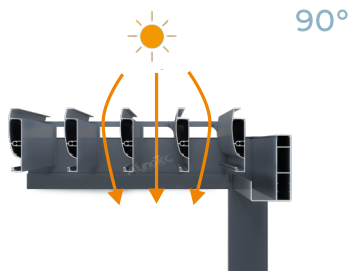

DESIGN OPTION

Free standing

Free standing
& Wall mounted

Louvers are designed such that they will interlock to keep out the water, hot sun and snow. Deep channels in each louvers carry water away to the in-built surrounding gutter.

Tilt the louvers like that, the sun is blocked and the fresh air can flush through the opening gaps.

In winter or cooler weather enjoy the natural warmth of sunlight by tilting the louvers to the desired angle with the fingertip touch of your remote control.

With 110° opening angle, you can still enjoy the sunshine when sunset.

DRAINAGE SYSTEM

In the event of rain, our pergola is closed to provide complete protection. Water is channeled away discreetly through the internal drain hidden inside the post.