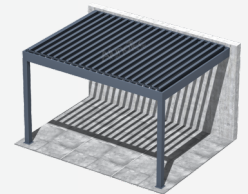

EASY TO INSTALL

Product design is **easy to install and the professional installation instructions** will be offered accordingly.

MAIN PROFILES

Material	Aluminum 6063-T6
Standard Size	3X3M, 3 X 4M, 3 X 5M, 3 X 6M, 3.5 X 4M, 3.5 X 5M, 3.5 X 6M, 4 X 4M, 4 X 5M, 4 X 6M, 4 X 8M
Standard Height	2.5 - 2.8m
Motor Waterproof Rating	IP67
LED Lights Color	3000K AND 6000K

- A Blade
- B Post
- C Beam&Gutter
- D Control Rod
- E Fan Installed Tube

COLOR OPTION

-  RAL 9005 Jet Black
-  RAL 9016 Traffic White
-  RAL 7016 Anthracite Grey
-  RAL 9016 Traffic White
+ RAL 7016 Anthracite Grey

DESIGN OPTION

Free standing

Free standing
& Wall mounted

Louvers are designed such that they will interlock to keep out the water, hot sun and snow. Deep channels in each louvers carry water away to the in-built surrounding gutter.