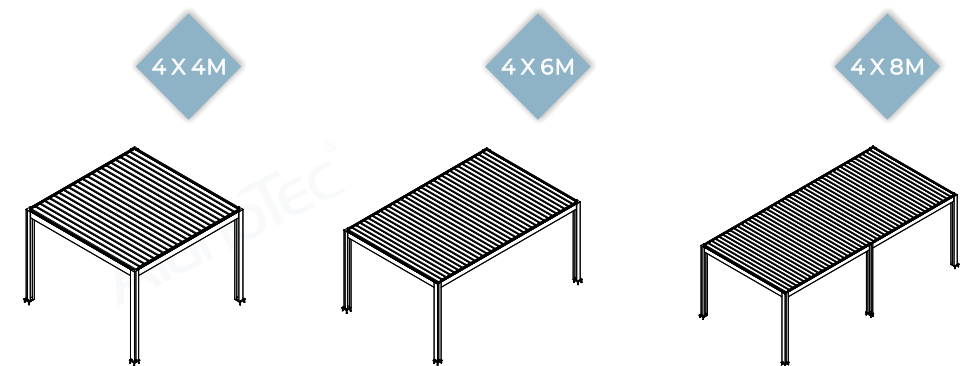

EASY TO INSTALL

Product design is **easy to install and the professional installation instructions** will be offered accordingly.

MAIN PROFILES

Material	Aluminum 6063-T6
Standard Size	3X3M, 3 X 4M, 3 X 5M, 3 X 6M, 3.5 X 4M, 3.5 X 5M, 3.5 X 6M, 4 X 4M, 4 X 5M, 4 X 6M, 4 X 8M
Standard Height	2.5 - 2.8m
Motor Waterproof Rating	IP67
LED Lights Color	3000K AND 6000K