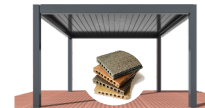

Privacy Slat Wall