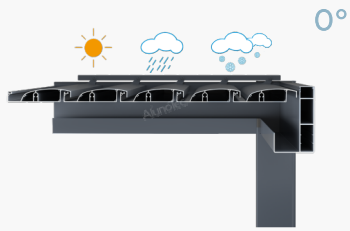

OUR FACTORY

Build Your Pergola

PERGO-M8

AlunoTec aluminum garden pergola will make the most of your outdoor space. You can have shade at the touch of a button while still being able to let the sunshine in when it is preferred. With the matched gutter system, you have shelter from the rain as well. Its electronically controlled louvers can be opened and closed to your desired position. It's ideal for providing sun and rain protection for locations like backyard, spa, hottubs, deck, garden or swimming pool.

DESIGN OPTION

Free standing

Free standing
& Wall mounted

Louvers are designed such that they will interlock to keep out the water, hot sun and snow. Deep channels in each louvers carry water away to the in-built surrounding gutter.

Tilt the louvers like that, the sun is blocked and the fresh air can flush through the opening gaps.

In winter or cooler weather enjoy the natural warmth of sunlight by tilting the louvers to the desired angle with the fingertip touch of your remote control.

With 110° opening angle, you can still enjoy the sunshine when sunset.

DRAINAGE SYSTEM

In the event of rain, our pergola is closed to provide complete protection. Water is channeled away discreetly through the internal drain hidden inside the post.